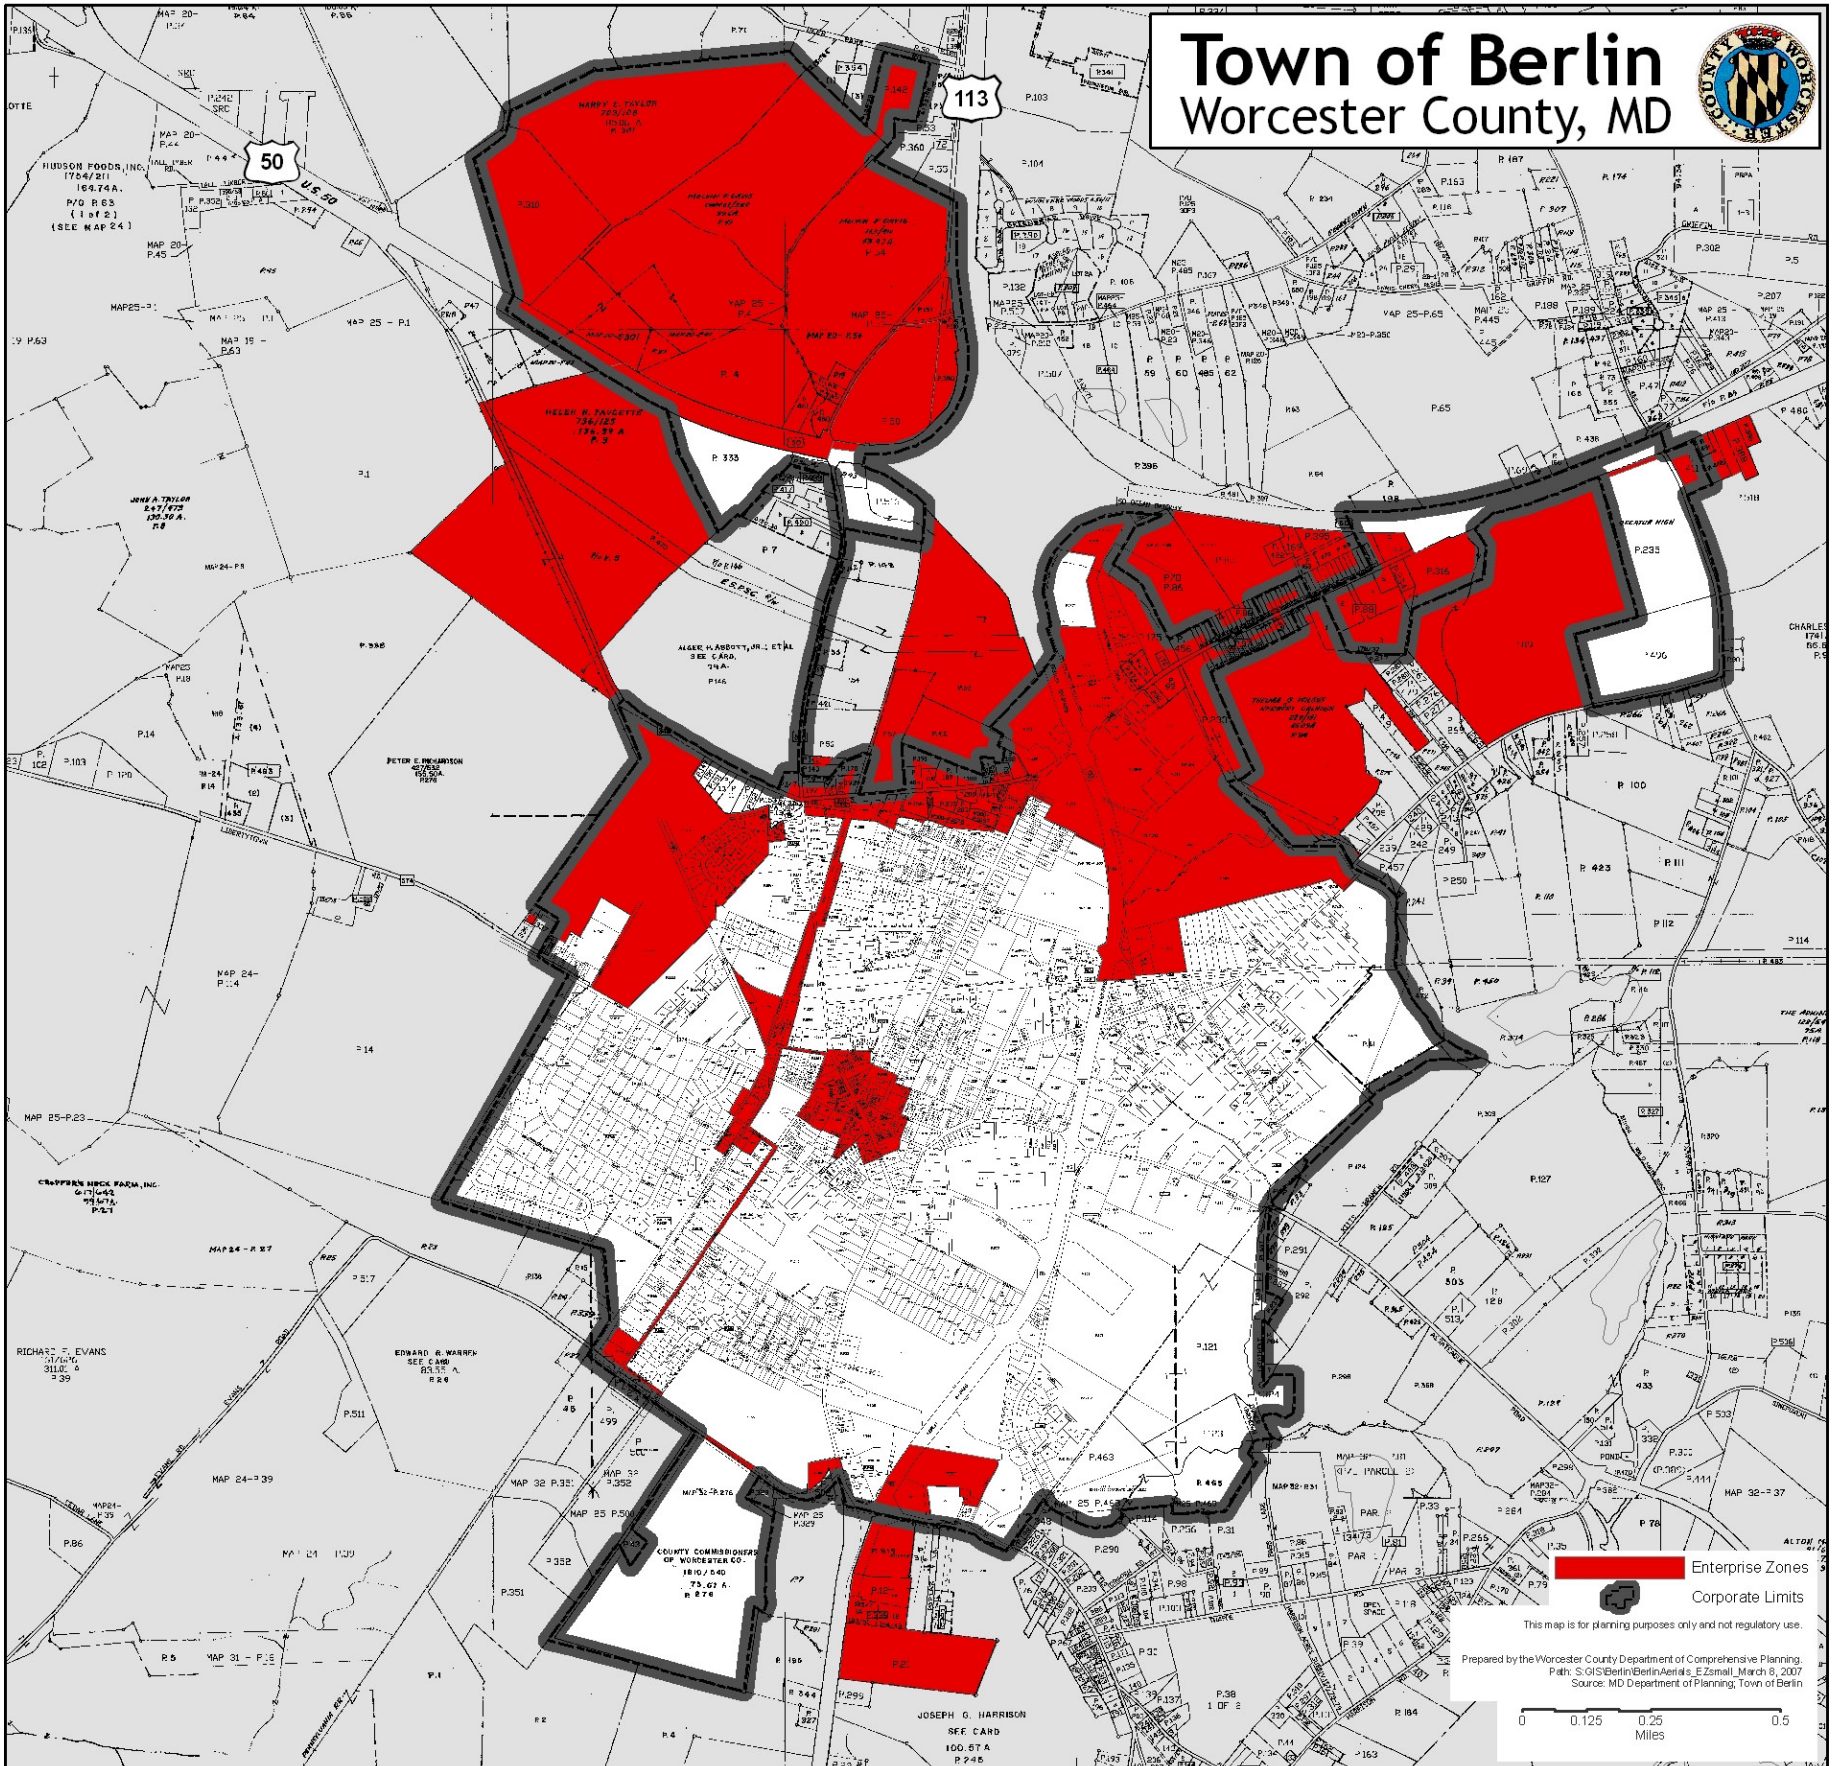

Town of Berlin

Worcester County, MD

 Enterprise Zones
 Corporate Limits

This map is for planning purposes only and not regulatory use.

Prepared by the Worcester County Department of Comprehensive Planning,
Path: S:\GIS\Berlin\BerlinEnts_E_Zonall_March 8, 2007
Source: MD Department of Planning, Town of Berlin